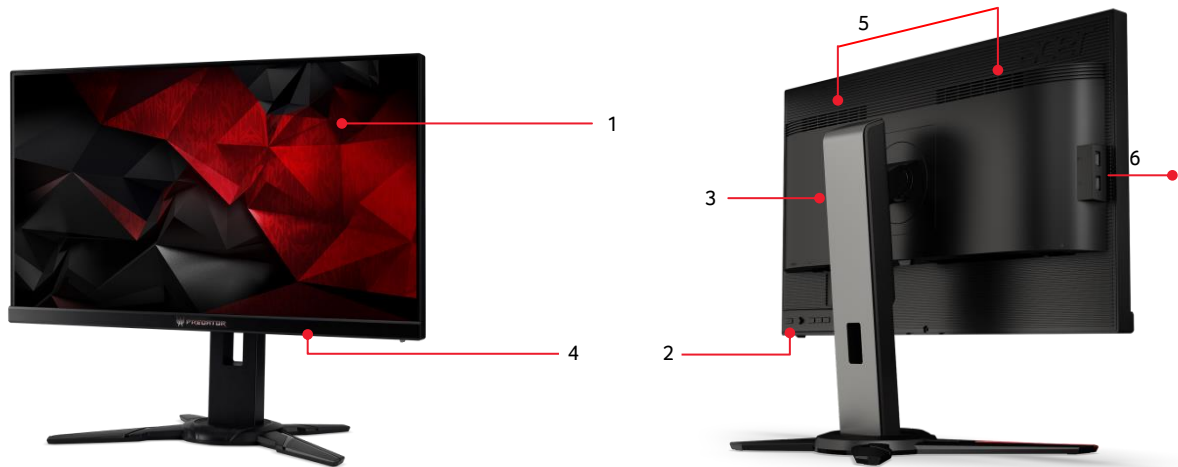

Predator XB2

XB272

MYTHIC SPEED

- 27" Full HD (1920x1080) ZeroFrame™ gaming monitor
- NVIDIA® G-SYNC™ and NVIDIA® ULMB Technology
- Lightning Fast 240Hz Refresh & 1ms Response Time
- NVIDIA® ULMB™ decrease motion blur and minimizes ghosting effect
- Custom game profiles with Predator GameView
- Dark boost allows seeing more detail in the dark scene

Product views	<ol style="list-style-type: none"> 27" 16:9 display Power button / OSD button Height adjustment stand 	<ol style="list-style-type: none"> Cable management 2W x 2 Speaker USB 3.0
Color	Black/Dark silver	
Dimensions and weight	Dimensions: 640 (W) x 415-565 (H) x 268 (D) mm 25.2 (W) x 16.3-22.2 (H) x 10.6 (D) inches	Weight: TBD
Size	27" (16:9)	
Active display area	598x336mm	
Maximum resolution	<ul style="list-style-type: none"> 1920 x 1080@240Hz 	
Response time	1 ms (G to G)	Mercury free, environment friendly
Contrast ratio	1,000:1 (Native)	TN Panel
Brightness	400 cd/m ²	
Viewing angle (CR=10)	170°(H), 160°(V)	
Colors	16.7M	
Bits	8Bit	
Input signal	<ul style="list-style-type: none"> 1 HDMI 1 DisplayPort (v1.2) 4 USB Hub 3.0 (1up 4 down) Audio out 	
Speakers	2Wx2	
VESA Wall mounting	100X100mm	
Power supply (100V-240V)	Internal (100V-240V)	
Power Consumption (ENERGY STAR)	Off: TBD	Sleep: TBD On: TBD
Support	NVIDIA G-SYNC™ technology, Support NVIDIA 3D Vision.	
ErgoStand	Tilt <ul style="list-style-type: none"> -5°~ 20° Swivel <ul style="list-style-type: none"> +/- 45° 	Height adjustment <ul style="list-style-type: none"> 115mm Pivot <ul style="list-style-type: none"> Yes